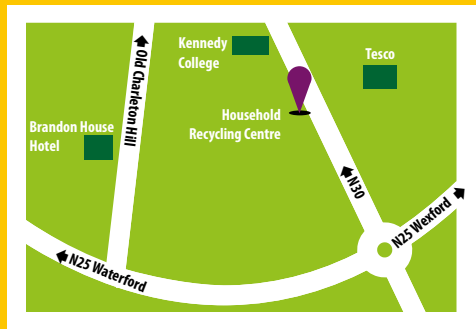

New Ross Household Recycling Centre

Hewitsland, New Ross, Co. Wexford.
Eircode: Y34 HT99 Tel: 051 440722