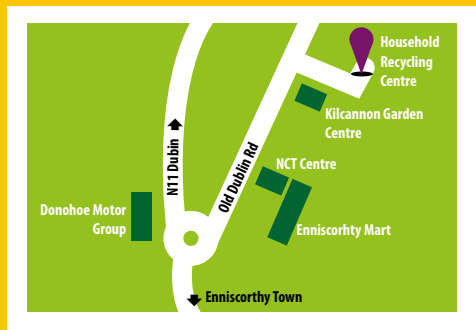

Opening hours for all sites and site locations

For further information visit www.wexfordcoco.ie or contact the Environment Section of Wexford County Council on 053 9196000

Monday

Closed

Tuesday – Friday

8.15 a.m. – 12 noon
1.00p.m. – 4.00 p.m.

Saturday

8.15 a.m. – 12 noon
1.00p.m. – 3.00 p.m.

Closed for lunch between 12 noon & 1p.m.

Closed Sunday, Monday & Bank Holidays.

Enniscorthy Household Recycling Centre

Old Dublin Rd, Kilcannon, Enniscorthy, Co. Wexford
Eircode: Y21 KC43 Tel: 053 9239790