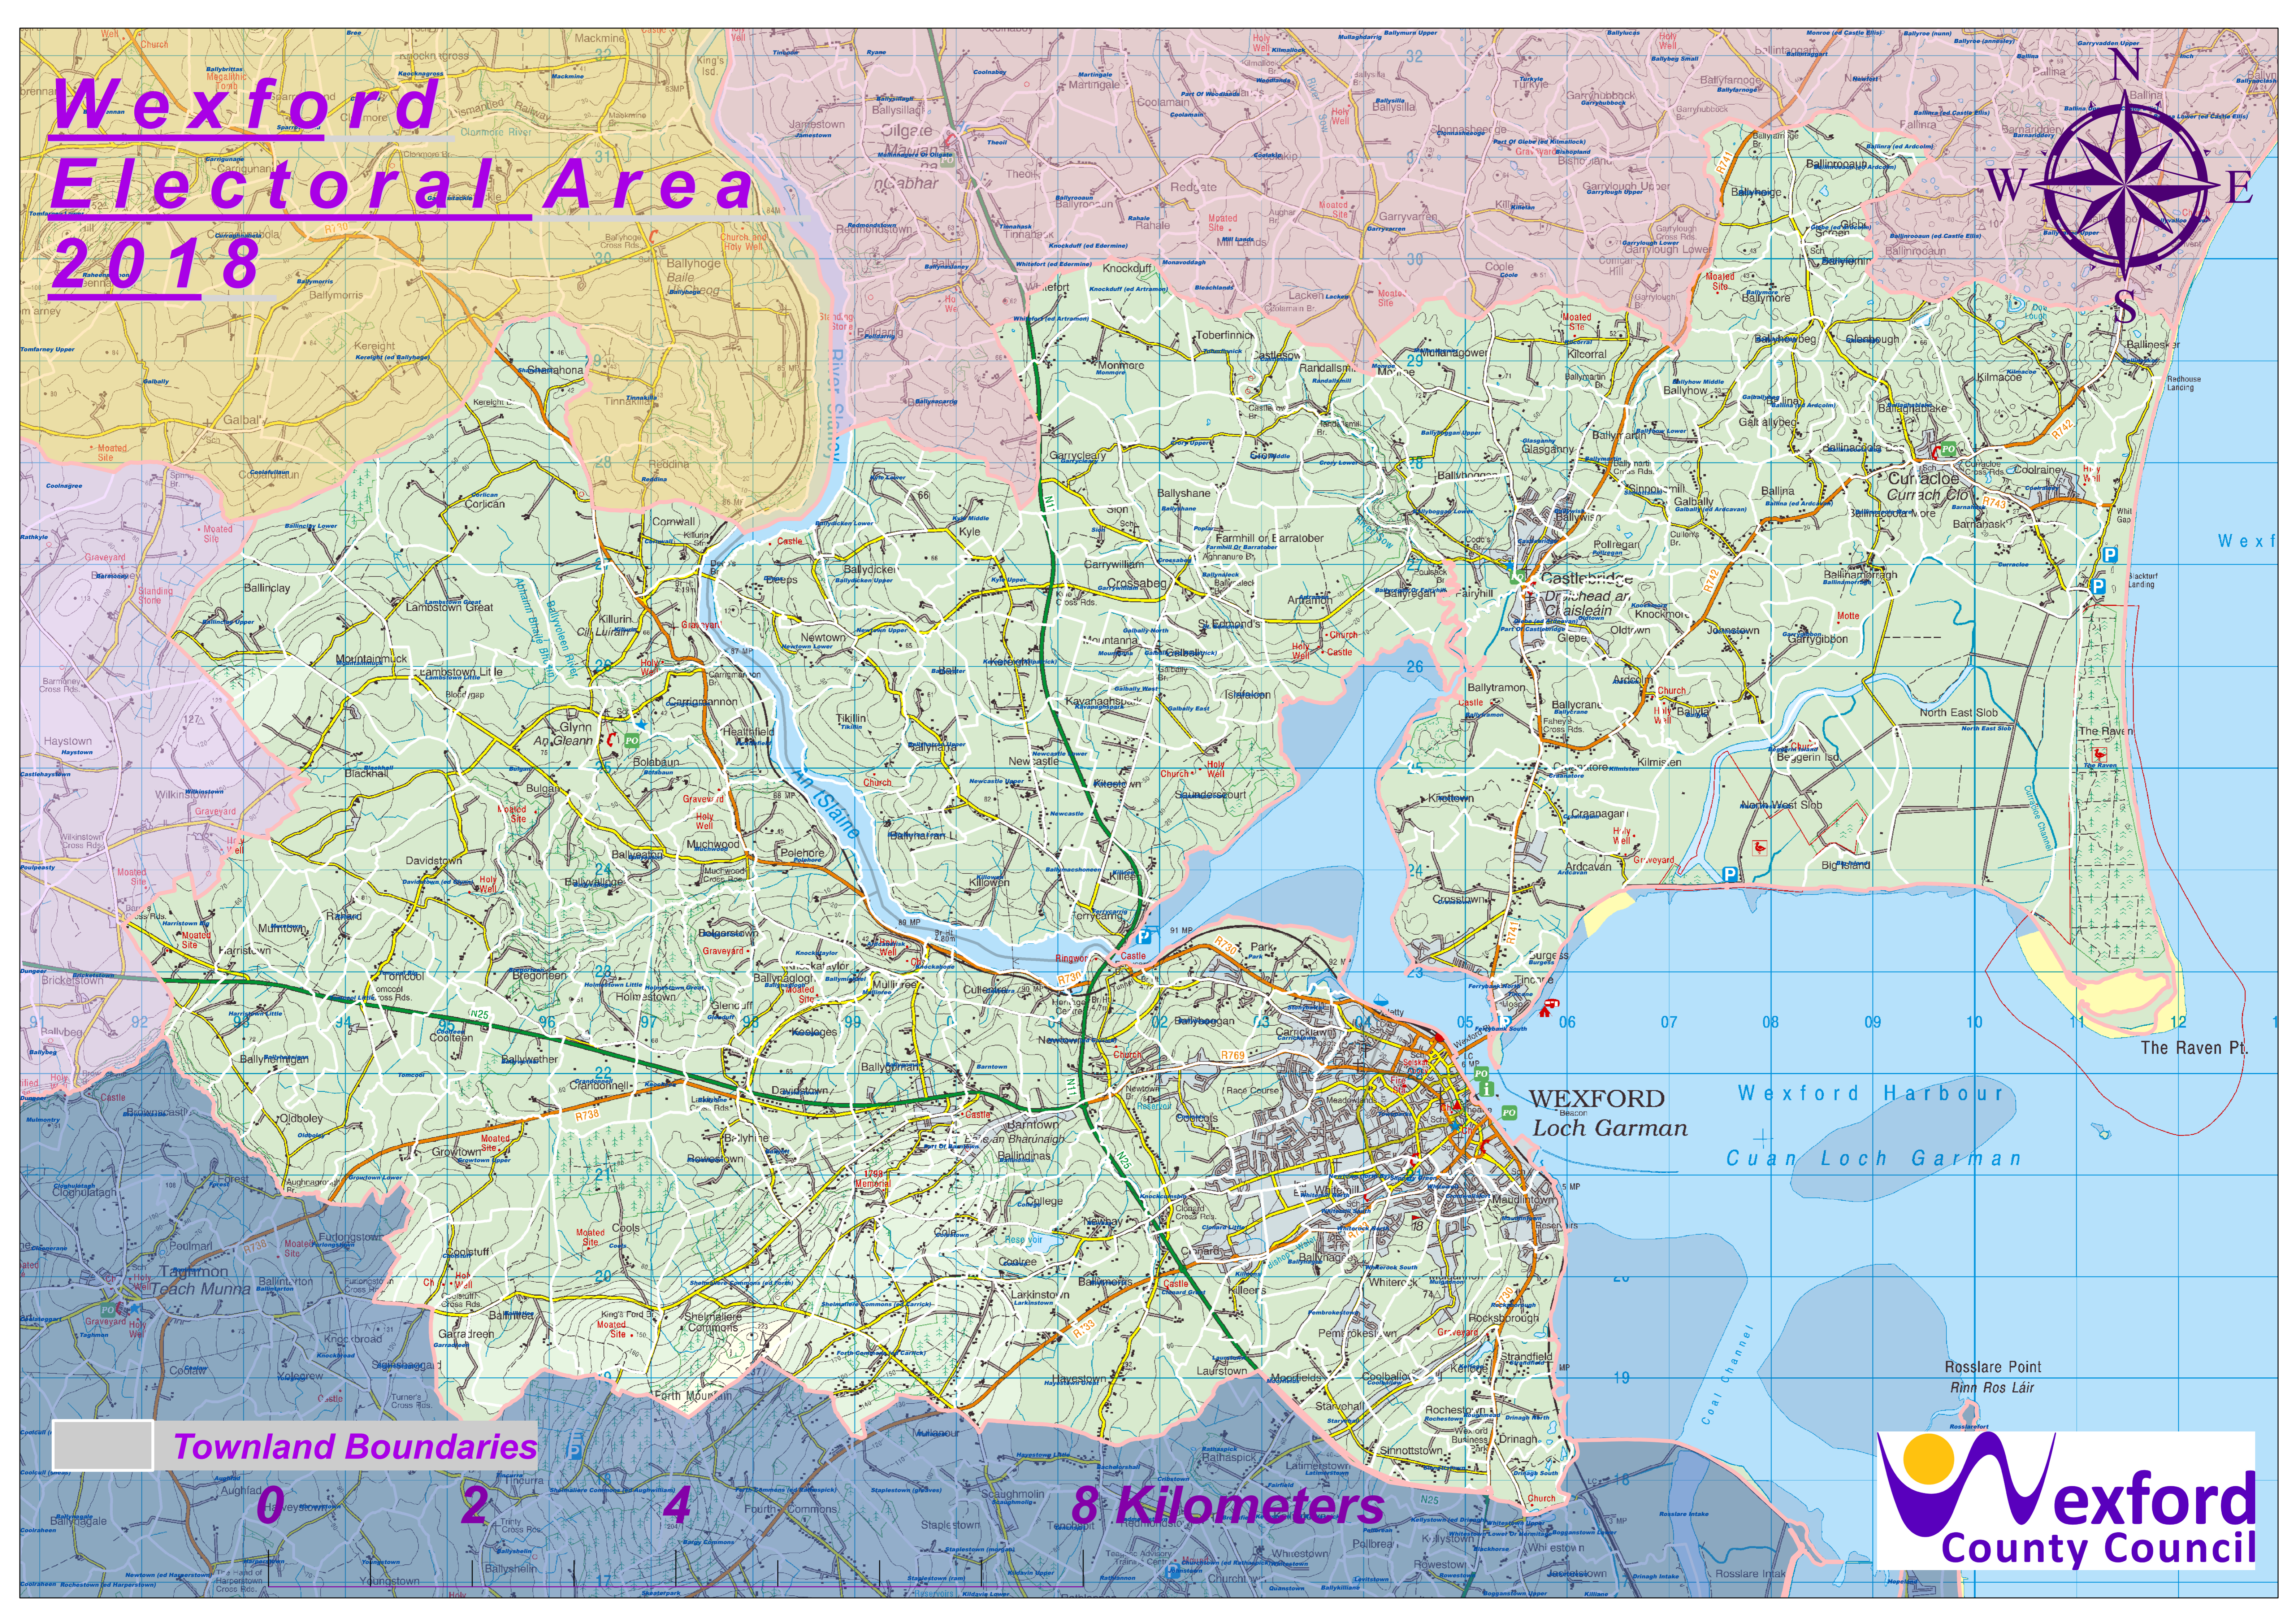

Wexford Electoral Area 2018

Townland Boundaries

8 Kilometers