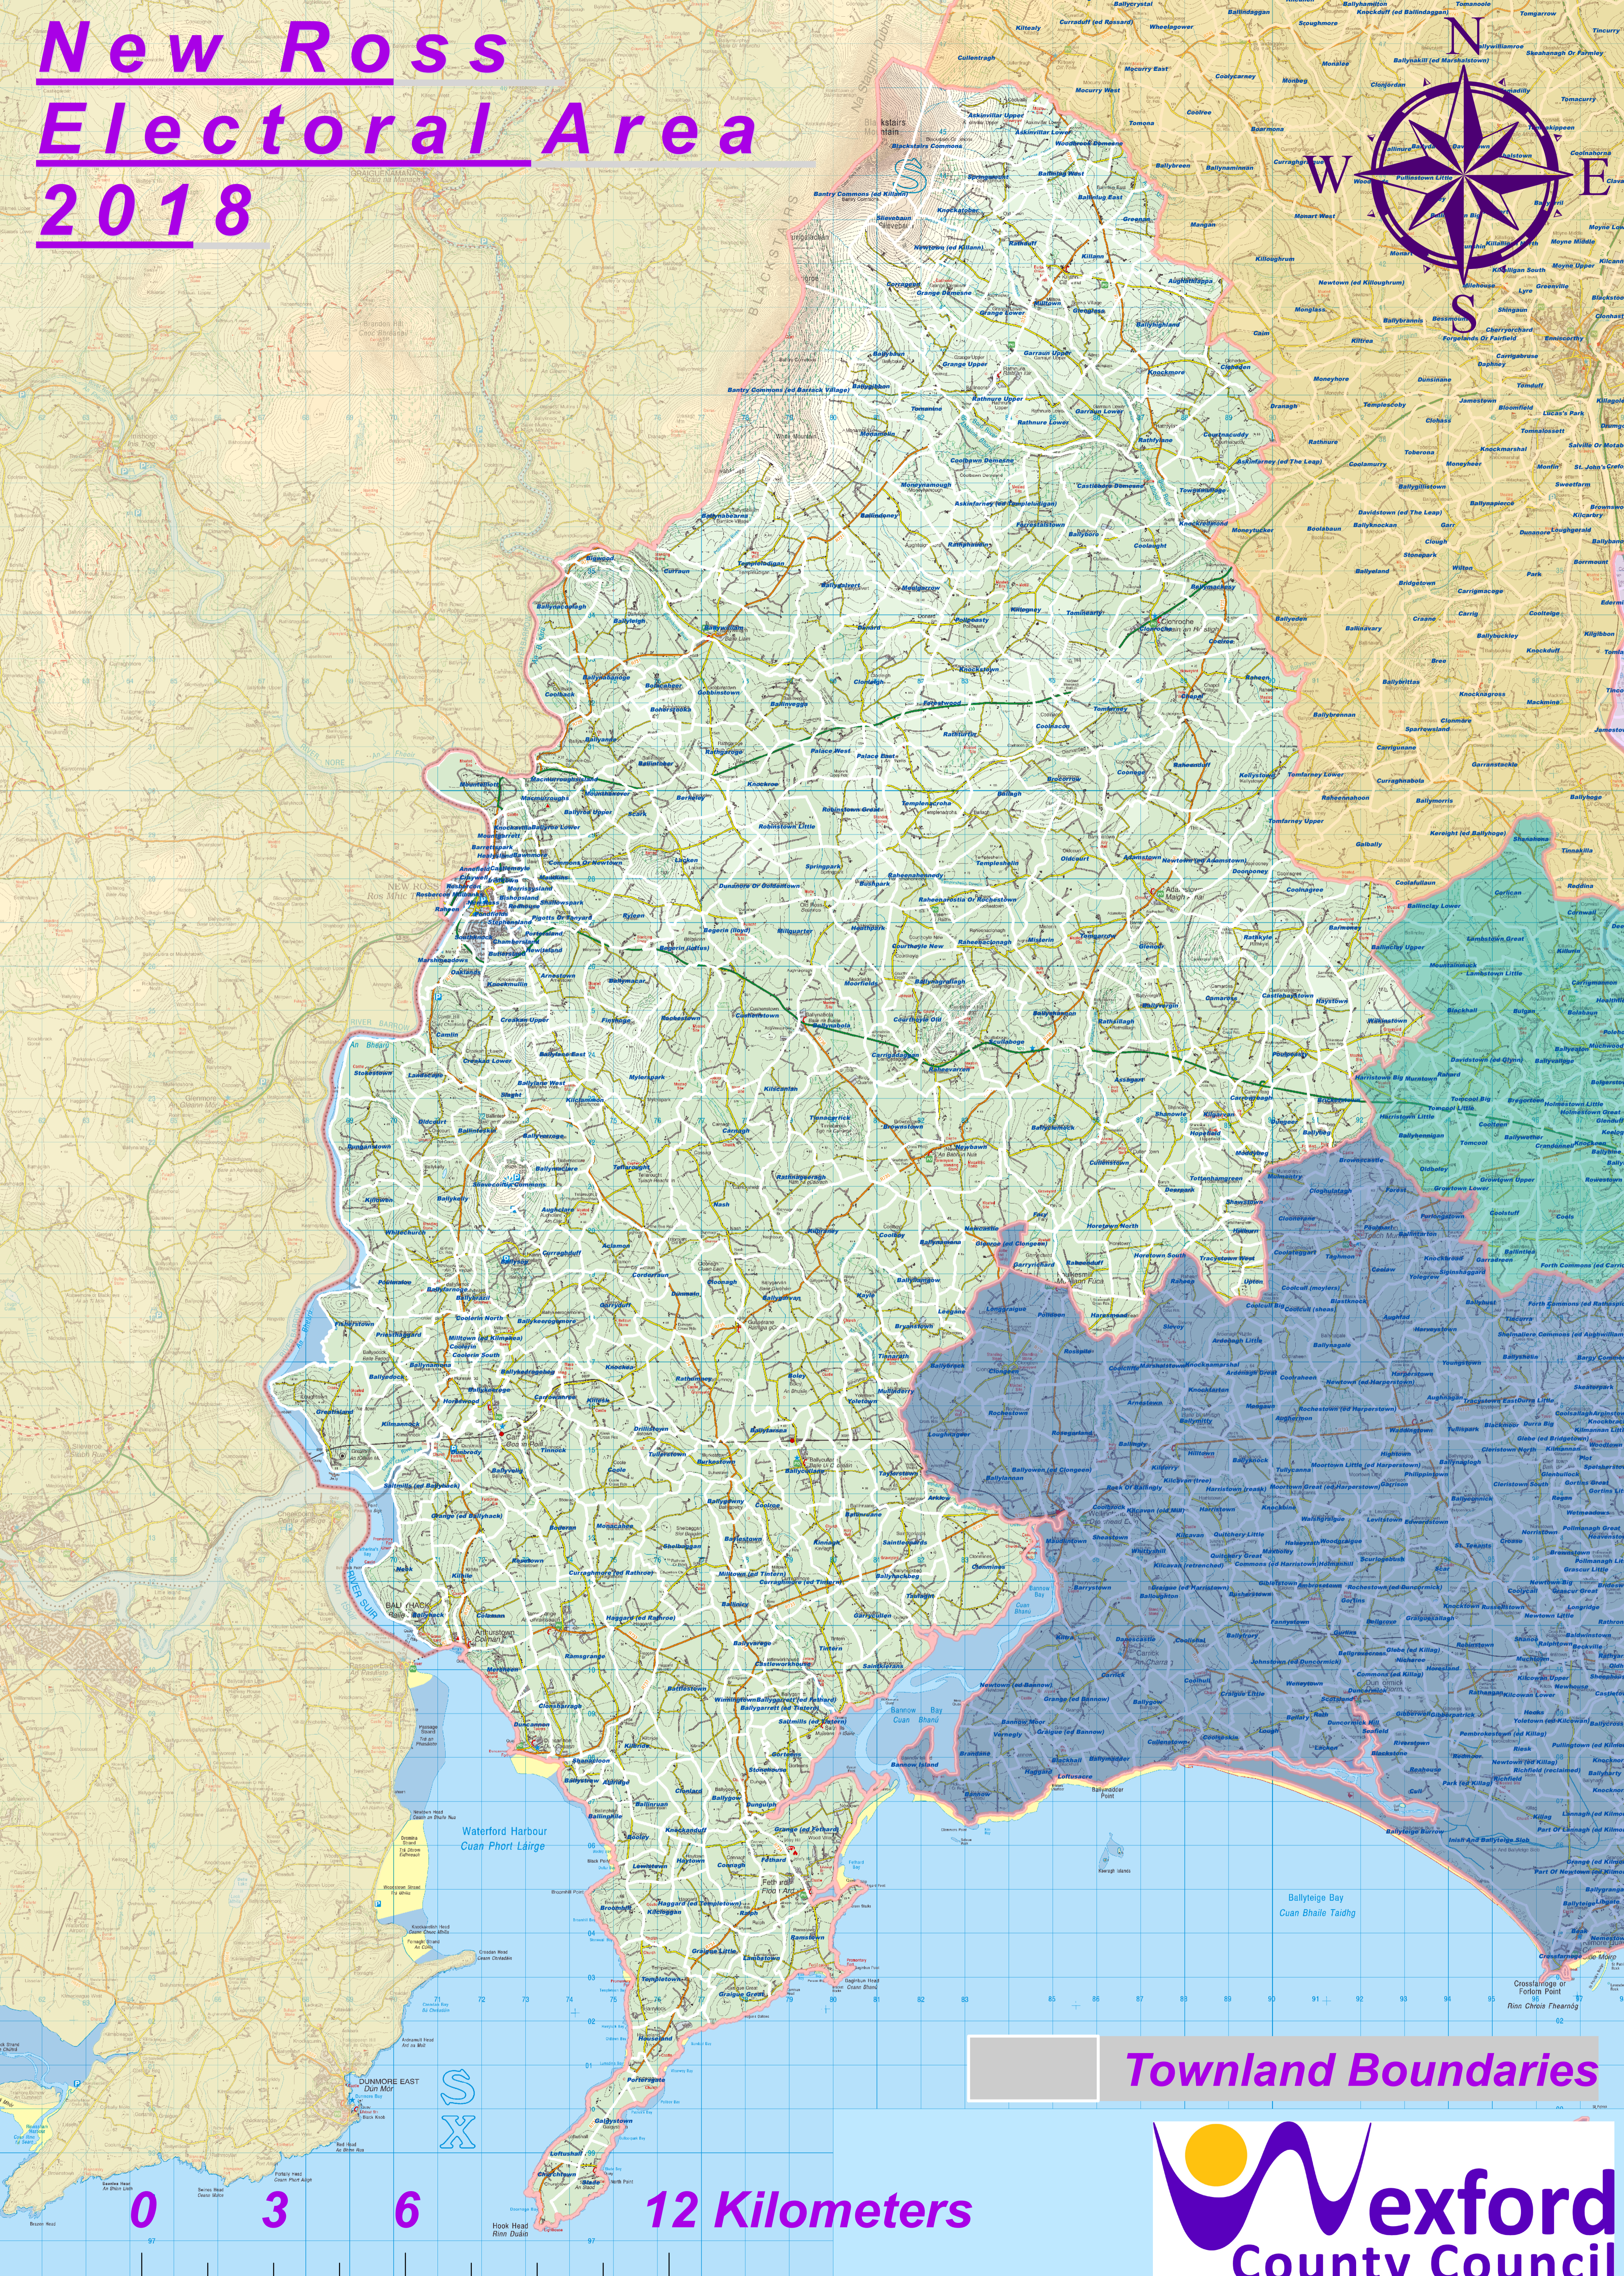

New Ross Electoral Area 2018

Townland Boundaries

0 3 6 12 Kilometers