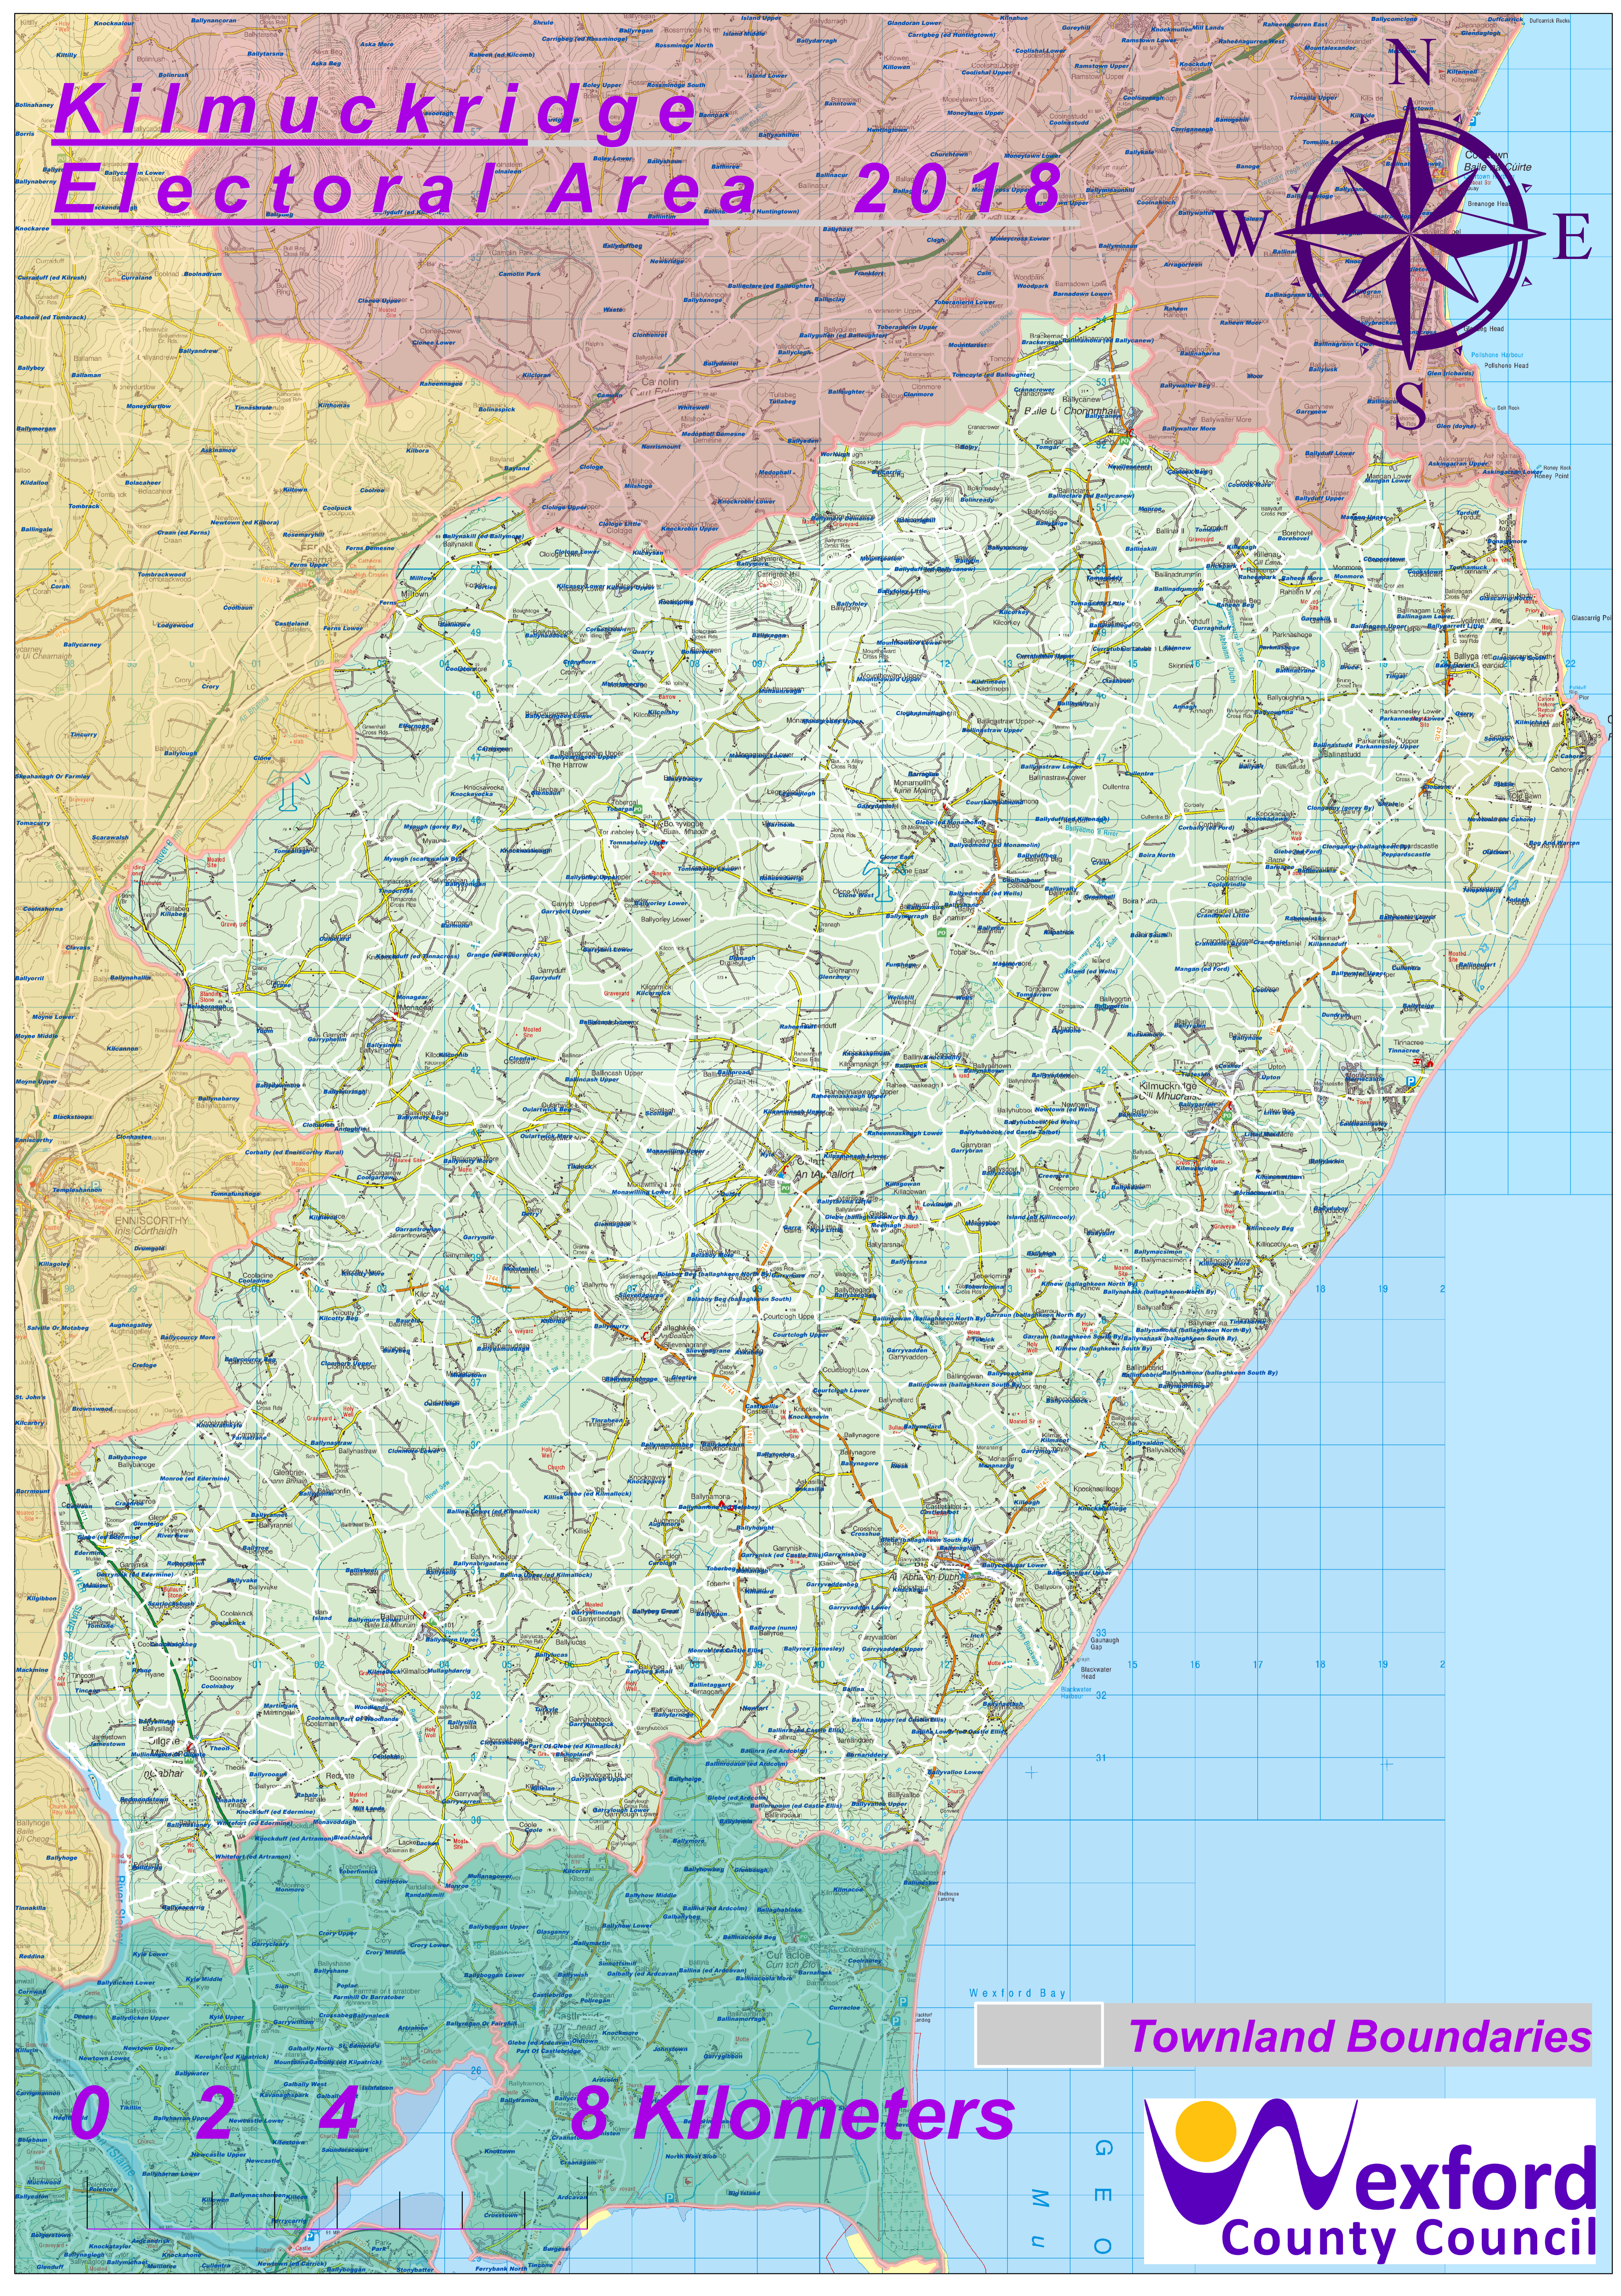

Kilmuckridge Electoral Area 2018

Townland Boundaries

0 2 4 8 Kilometers