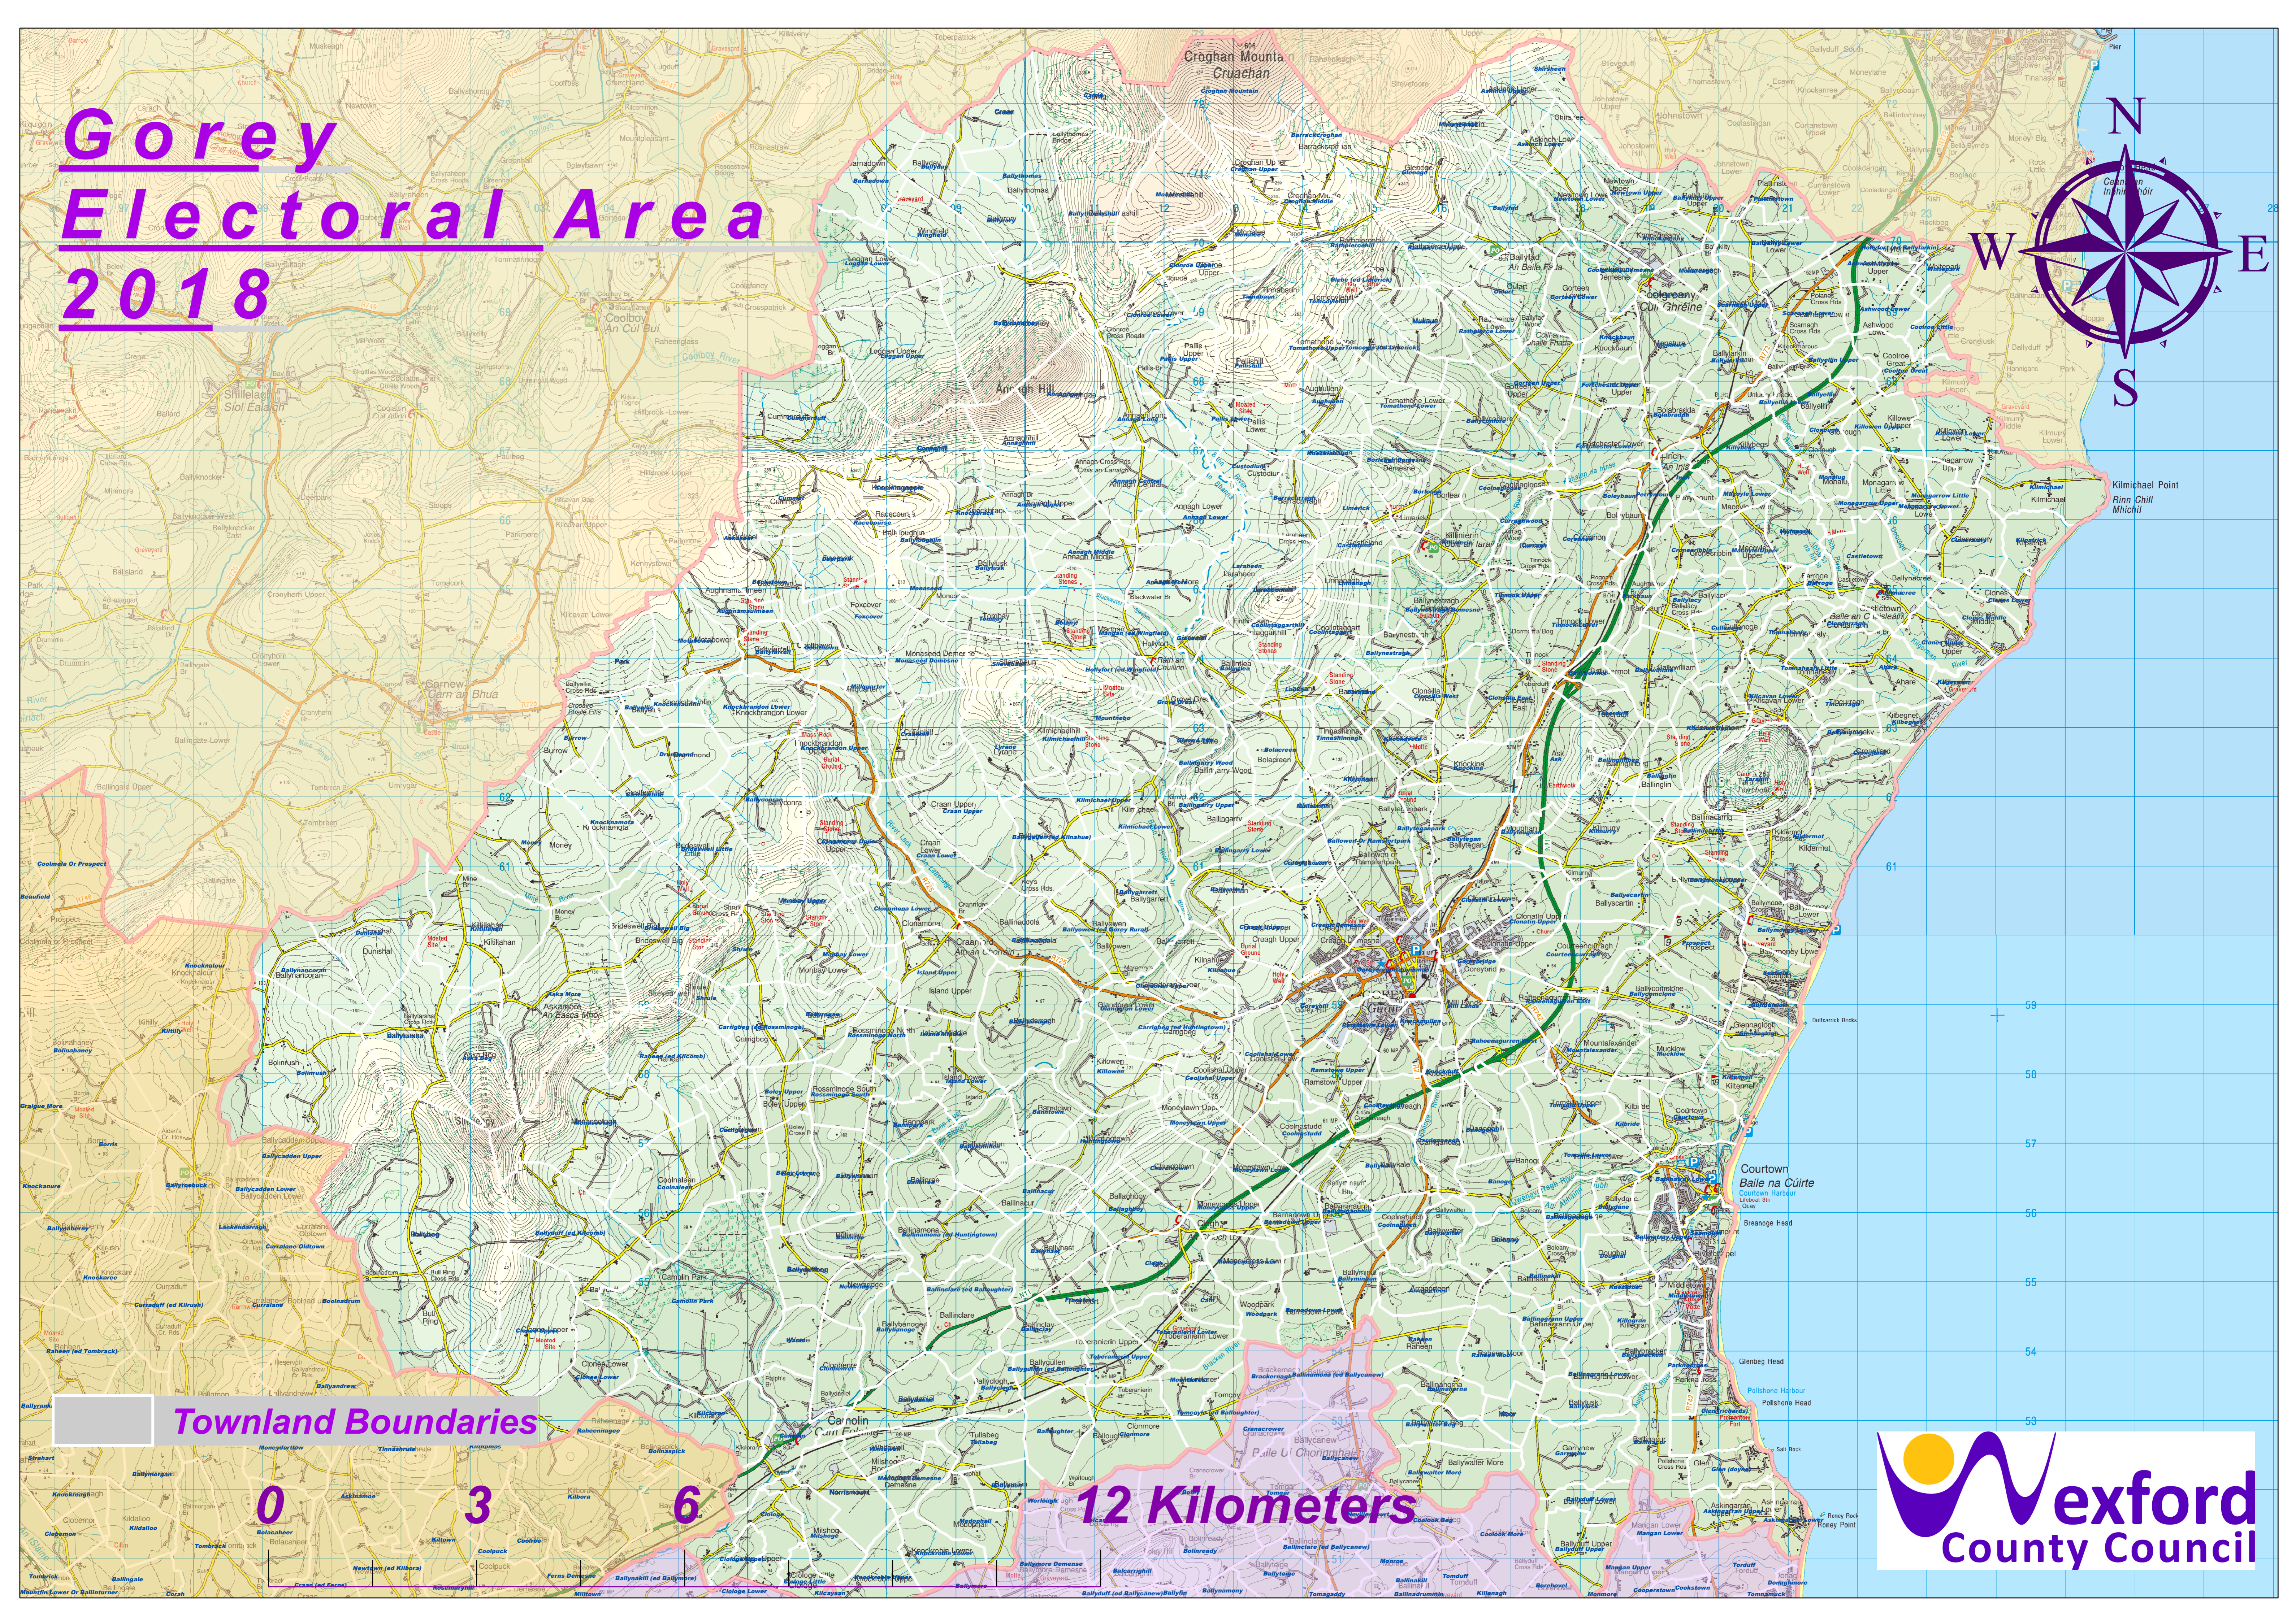

# Gorey Electoral Area 2018

Townland Boundaries

0

3

6

12 Kilometers