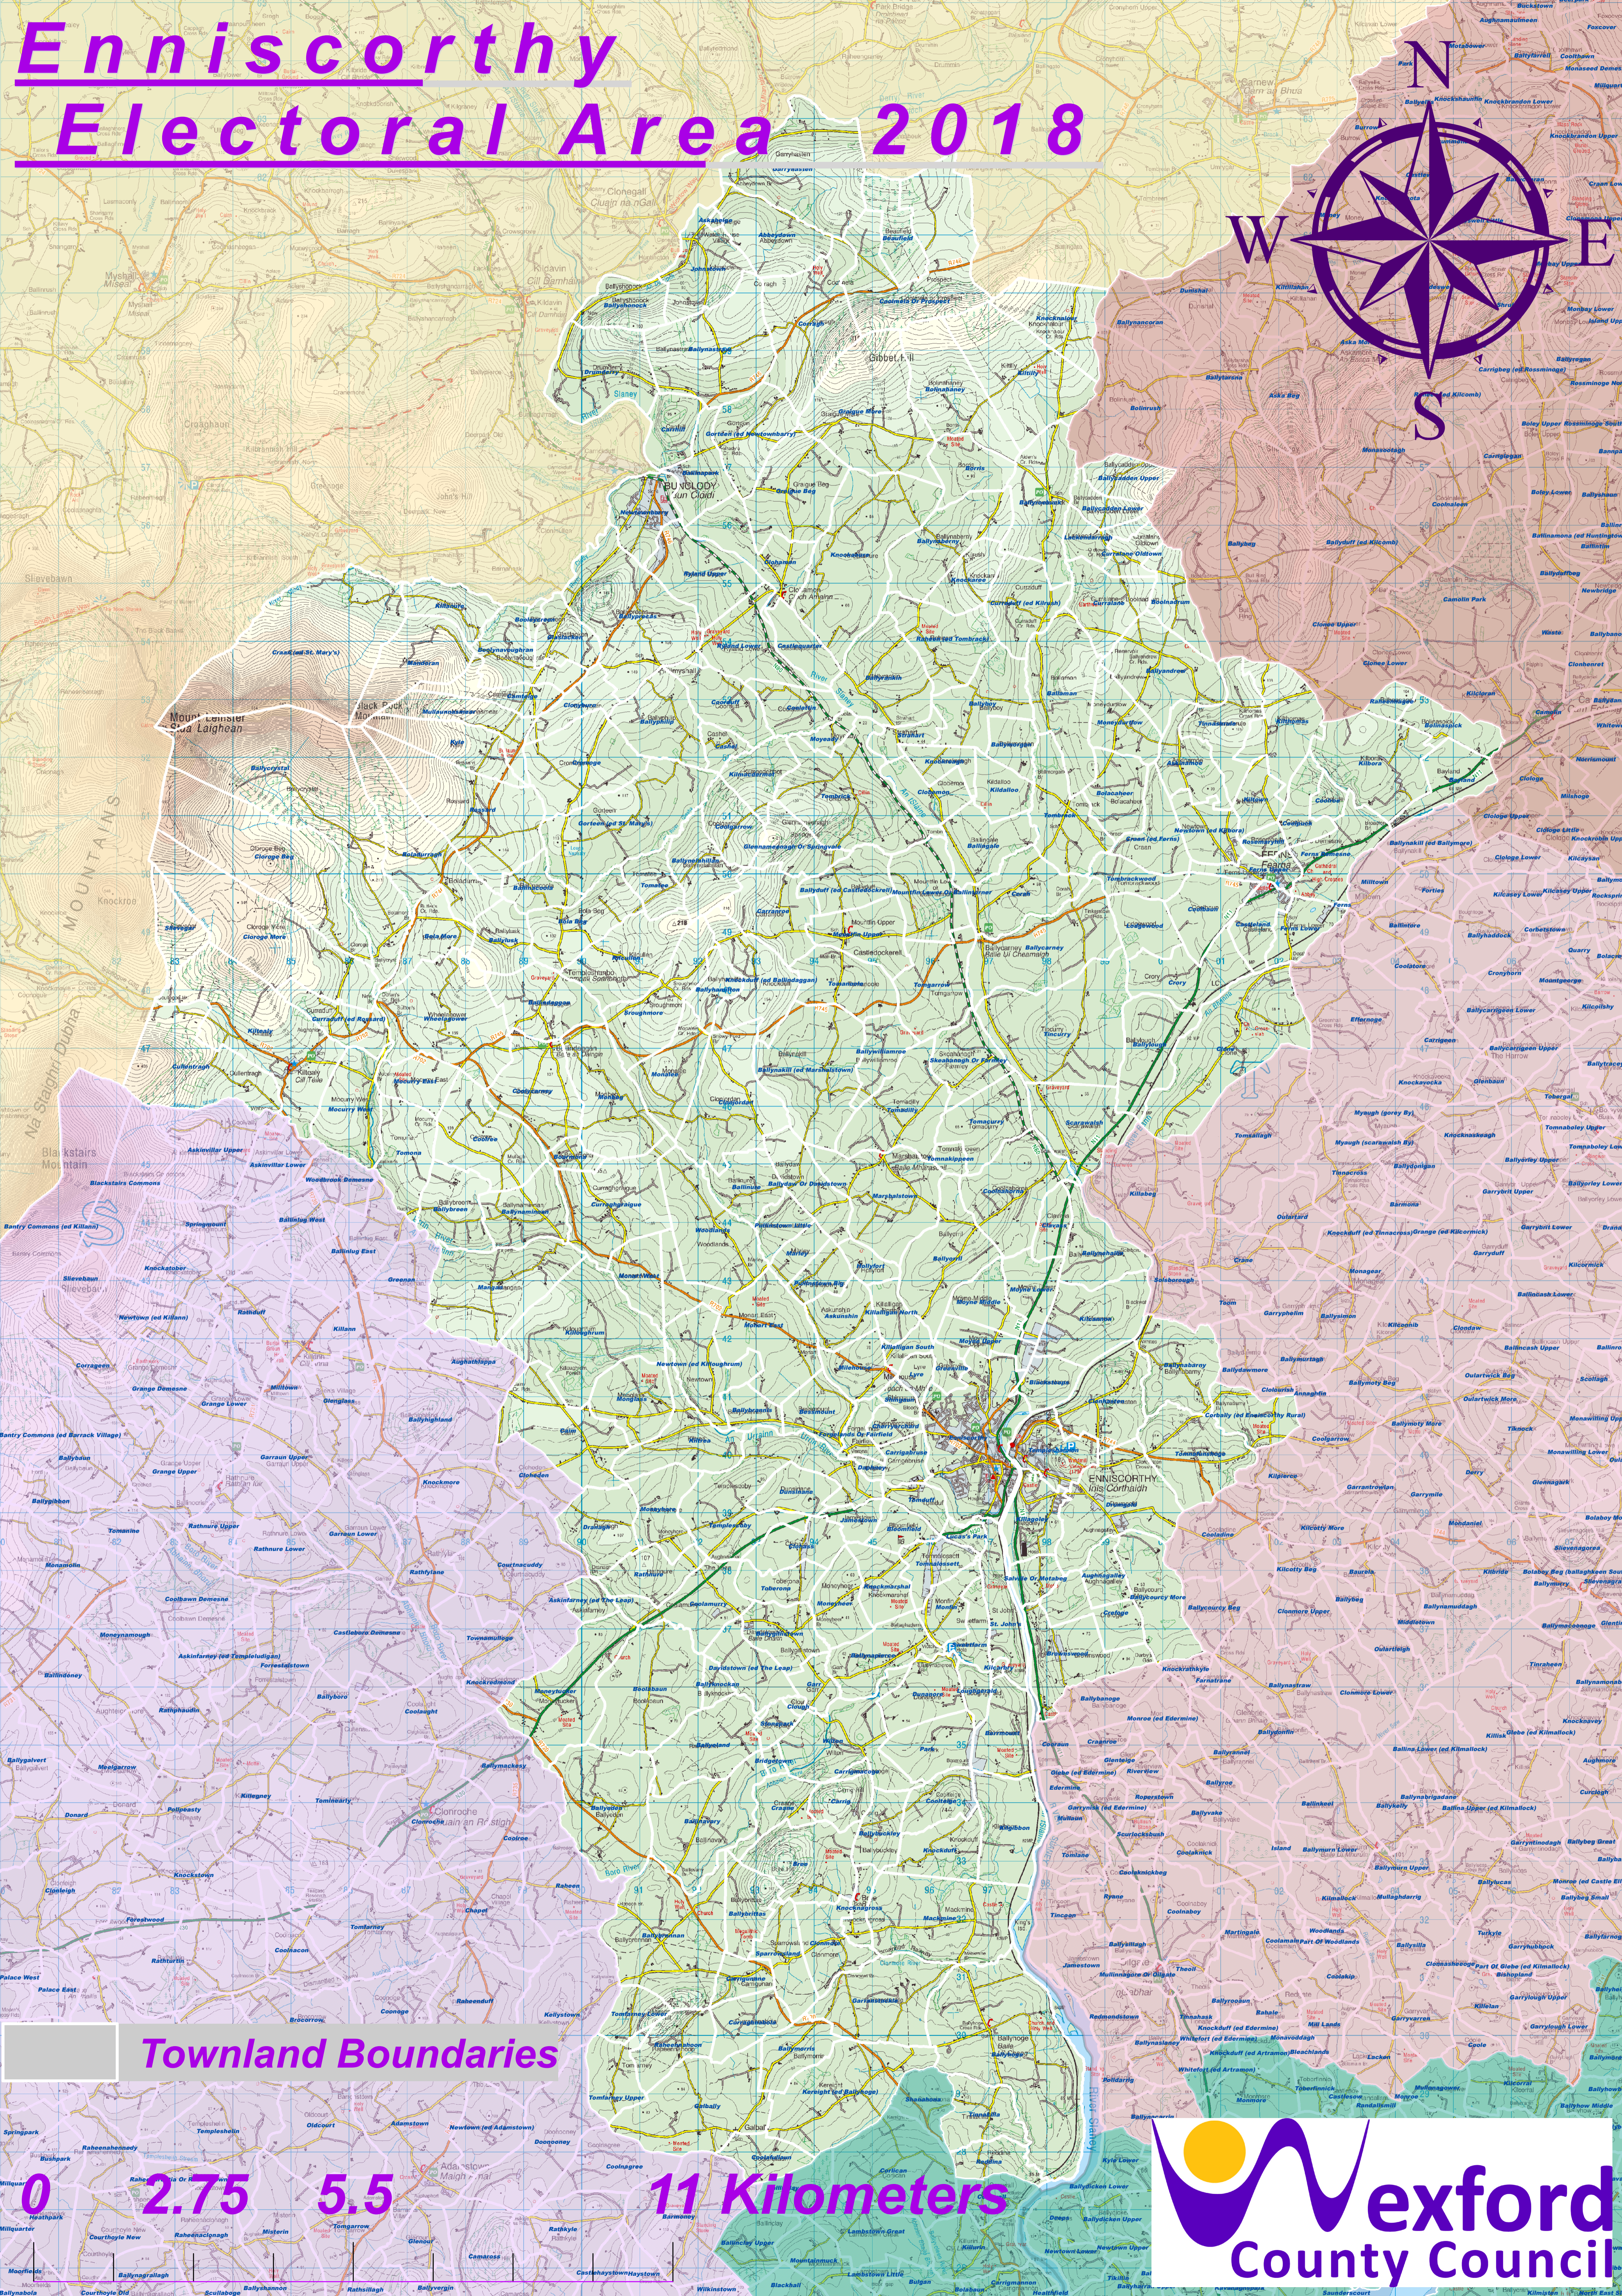

Enniscorthy Electoral Area 2018

Townland Boundaries

0 2.75 5.5 11 Kilometers